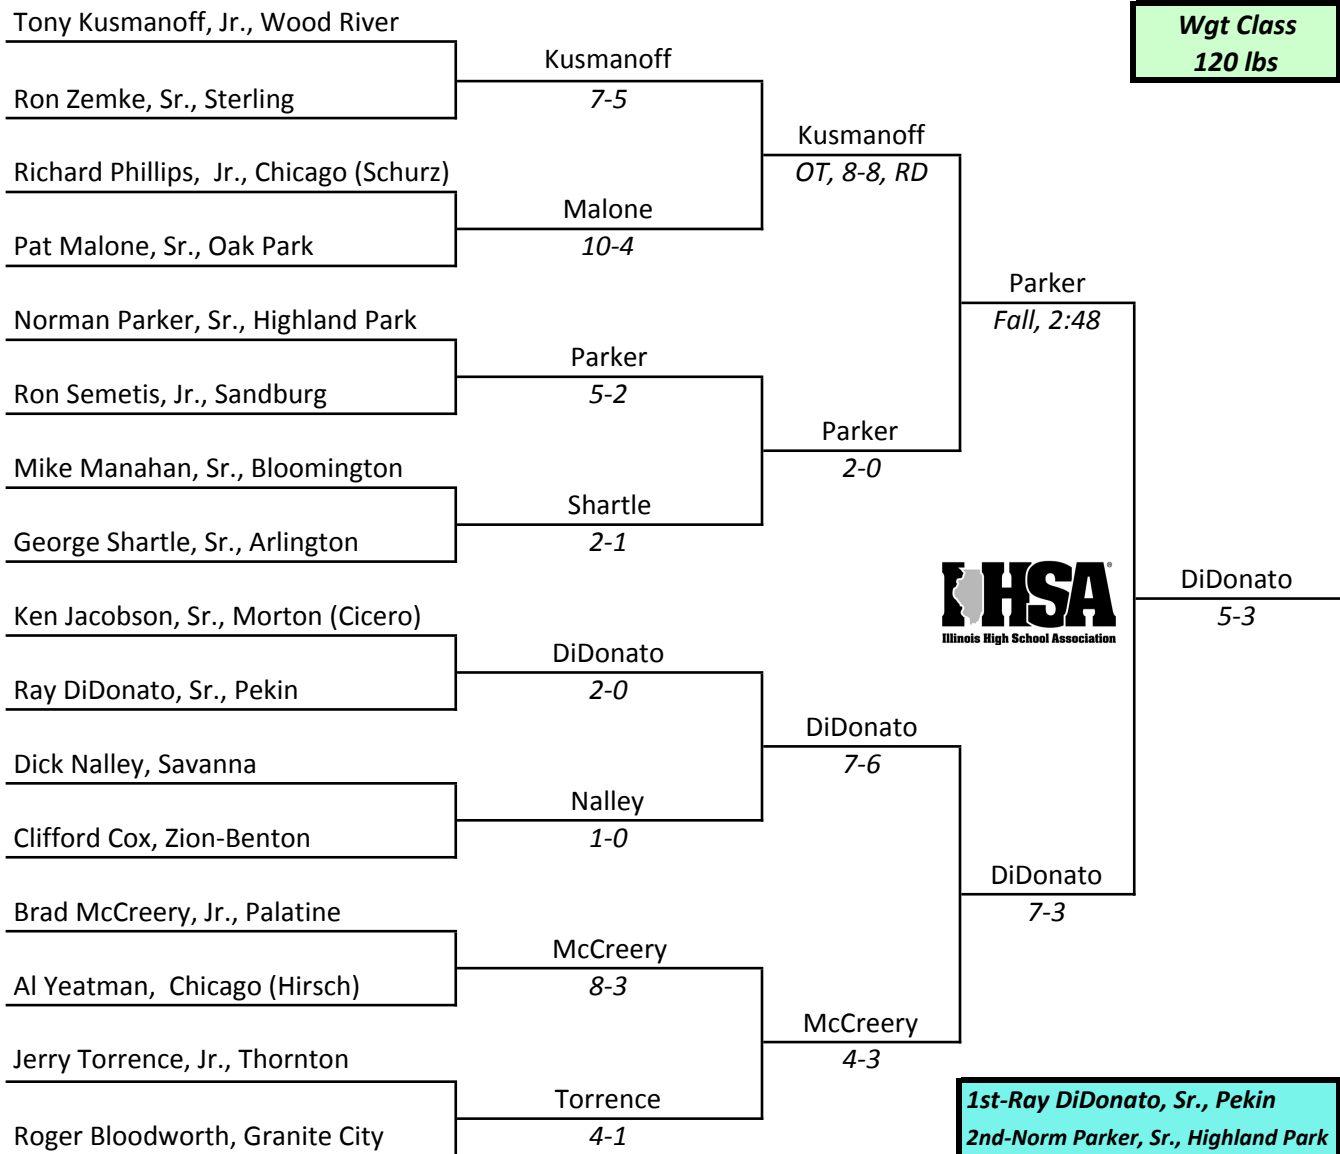

IHSA STATE INDIVIDUAL 1960

Asterisk (*) Indicates individual will graduate in mid-year (January) of his senior year

Old Men's Gym Annex, University of Illinois, Champaign, February 26th and 27th

IHSA STATE INDIVIDUAL 1960

**Wgt Class
103 lbs**

Old Men's Gym Annex, University of Illinois, Champaign, February 26th and 27th

IHSA STATE INDIVIDUAL 1960

**Wgt Class
120 lbs**

**1st-Ray DiDonato, Sr., Pekin
2nd-Norm Parker, Sr., Highland Park
3rd-Ken Jacobsen, Sr., Morton
4th-George Shartle, Sr., Arlington Hts**