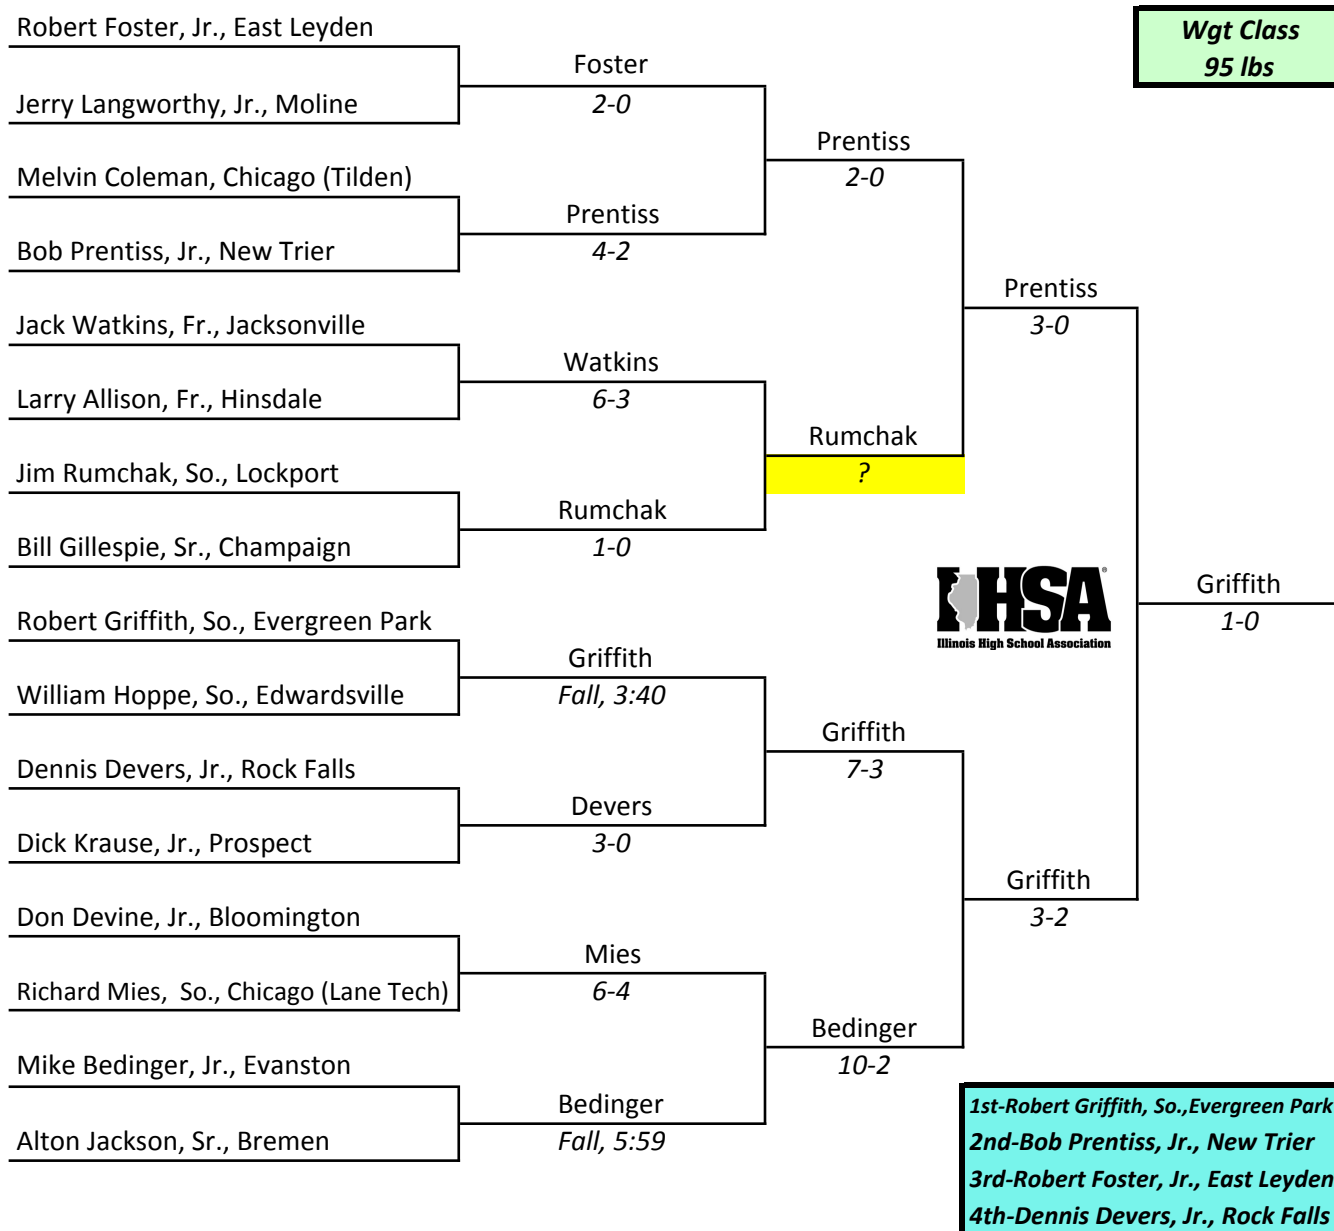

IHSA STATE INDIVIDUAL 1960

Asterisk (*) Indicates individual will graduate in mid-year (January) of his senior year

Old Men's Gym Annex, University of Illinois, Champaign, February 26th and 27th

IHSA STATE INDIVIDUAL 1960