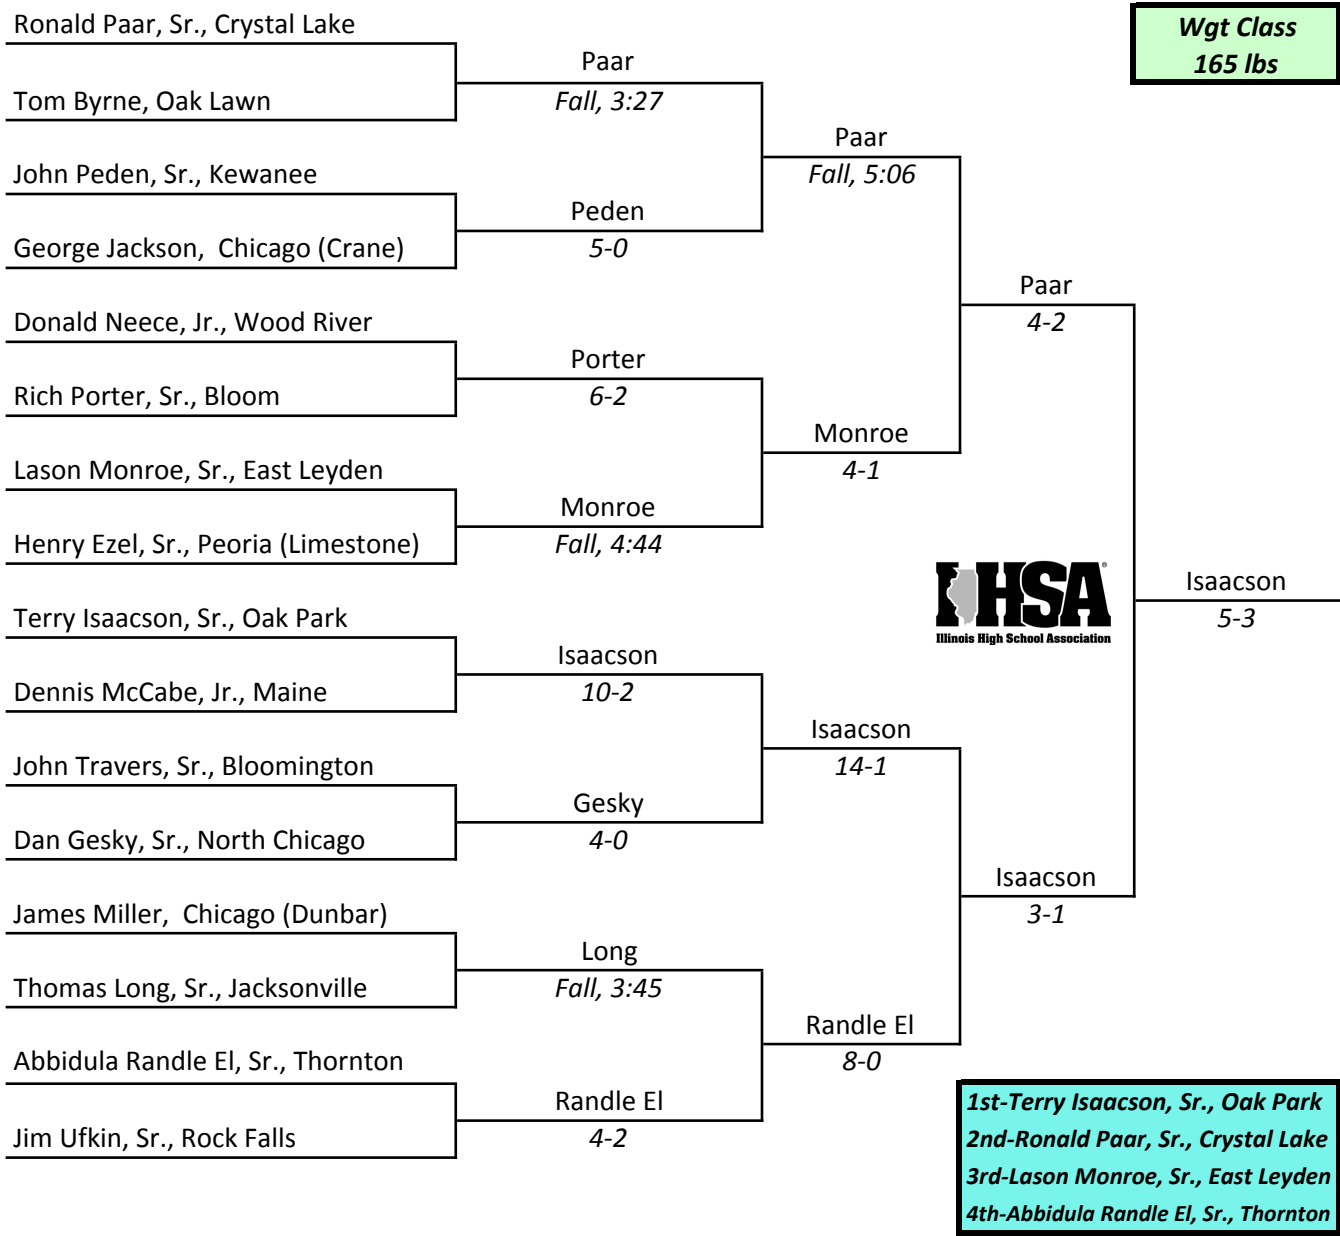

IHSA STATE INDIVIDUAL 1960

**Wgt Class
165 lbs**

Old Men's Gym Annex, University of Illinois, Champaign, February 26th and 27th