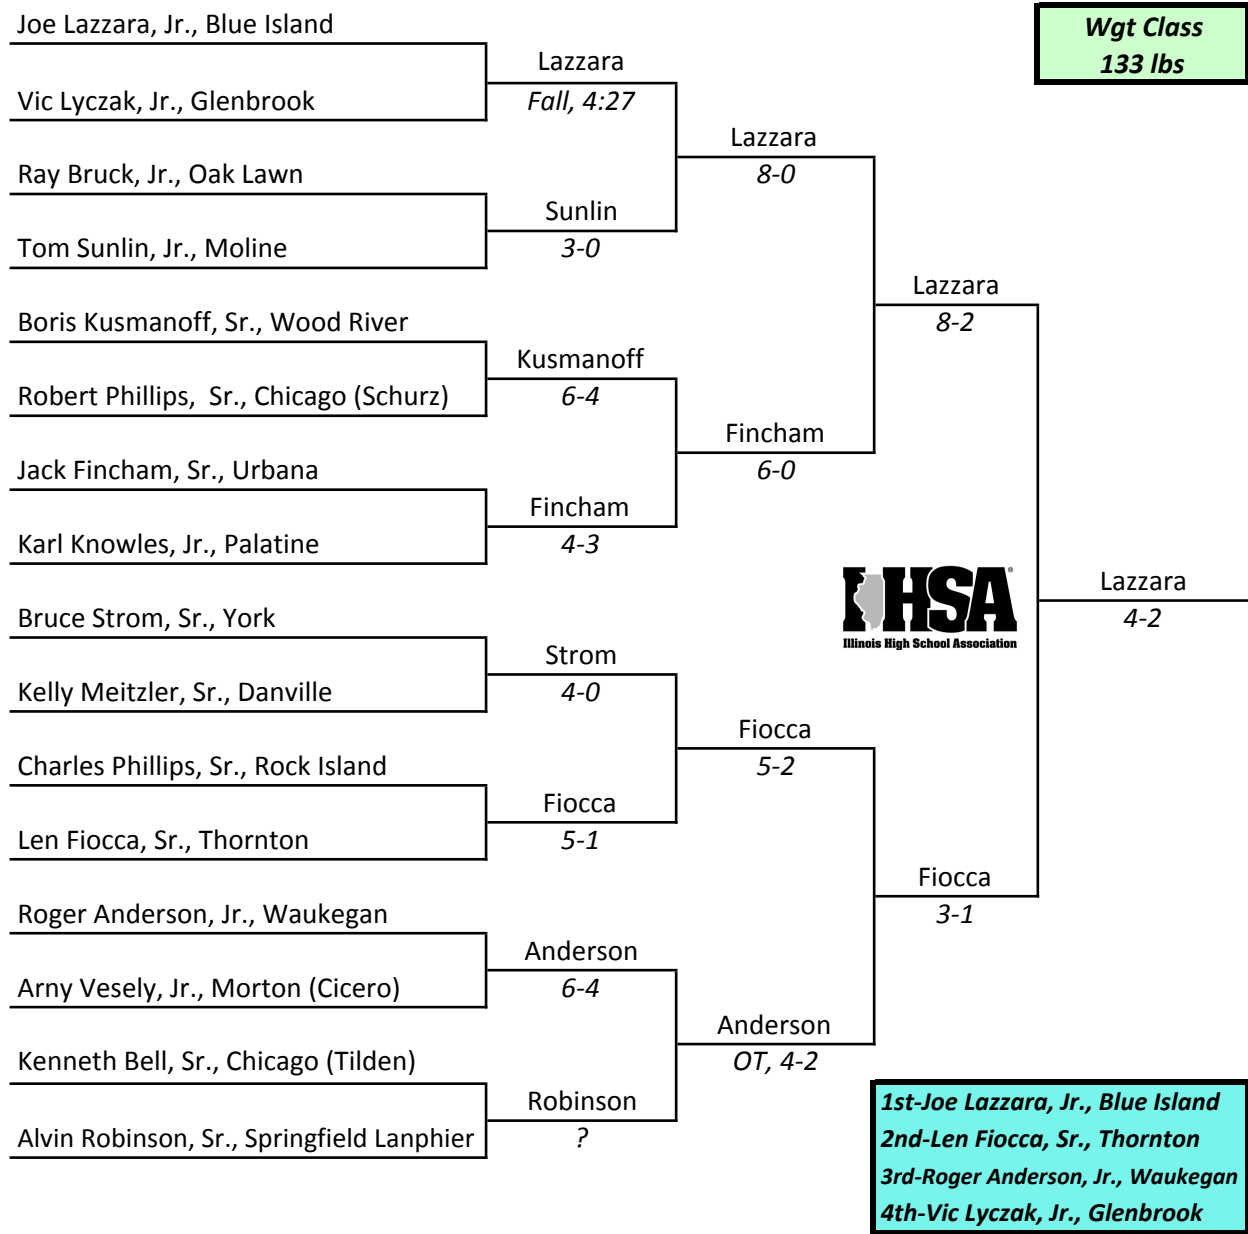

IHSA STATE INDIVIDUAL 1960

Old Men's Gym Annex, University of Illinois, Champaign, February 26th and 27th