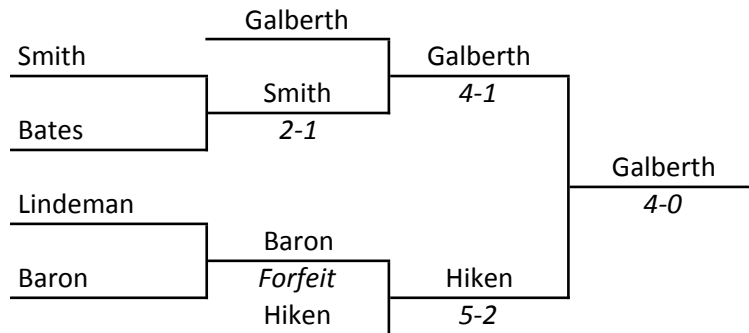

IHSA STATE INDIVIDUAL 1960

**Wgt Class
127 lbs**

Old Men's Gym Annex, University of Illinois, Champaign, February 26th and 27th