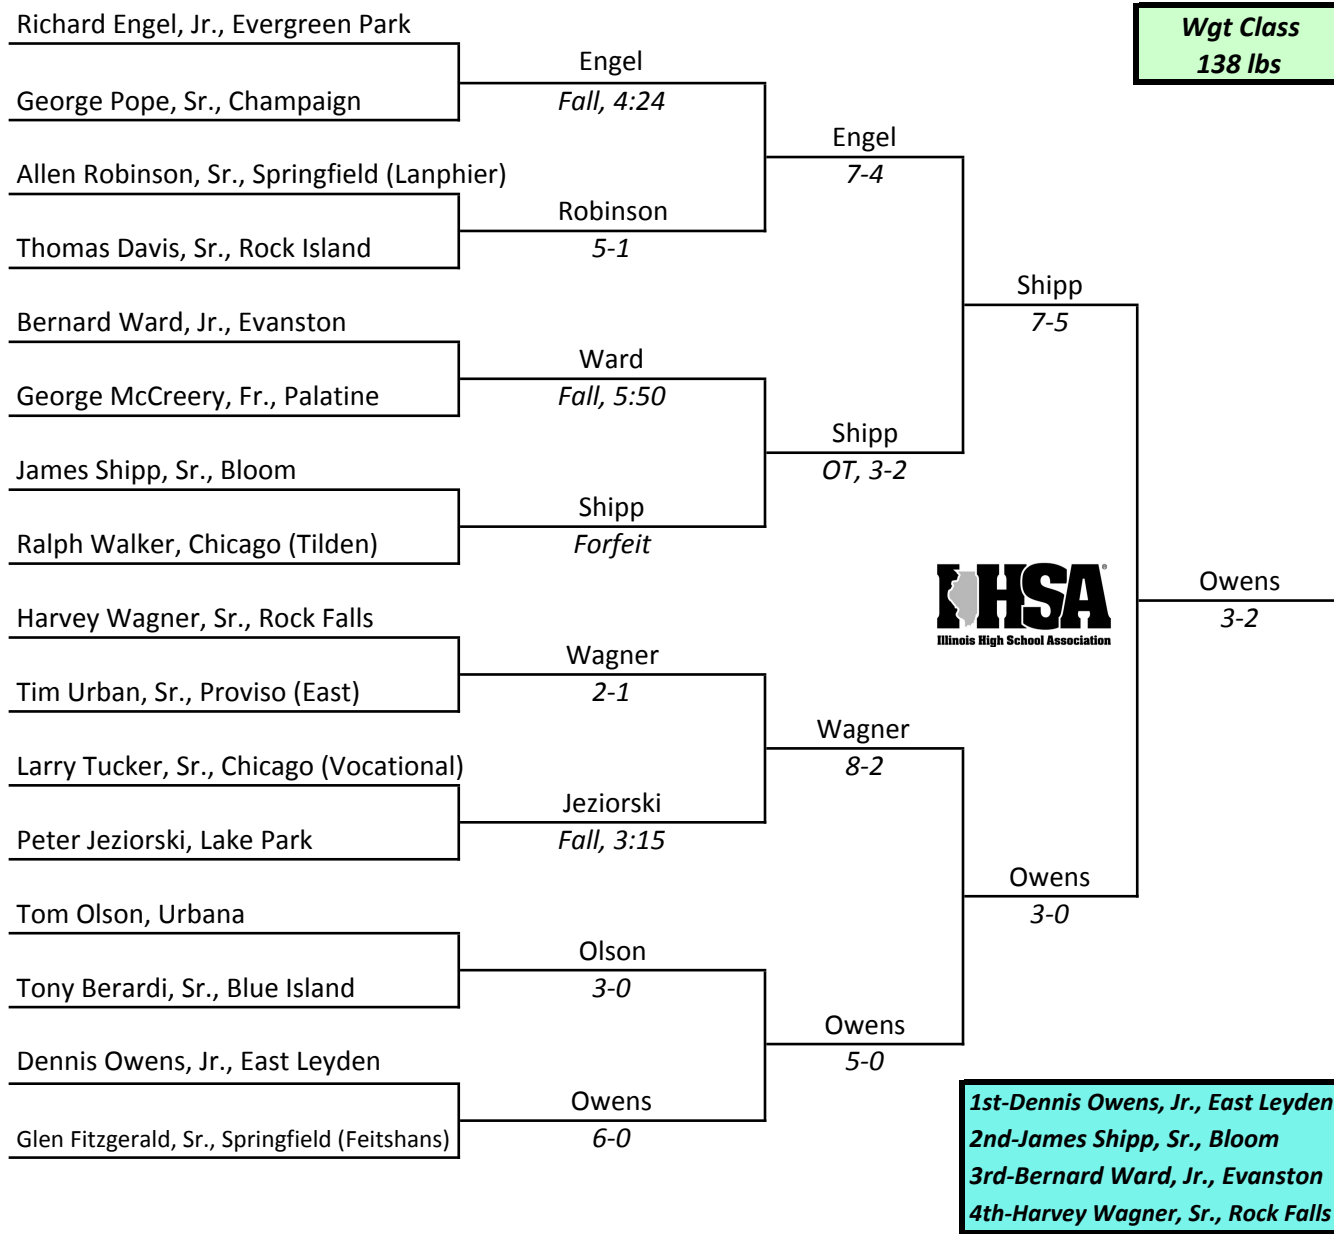

IHSA STATE INDIVIDUAL 1960

Old Men's Gym Annex, University of Illinois, Champaign, February 26th and 27th