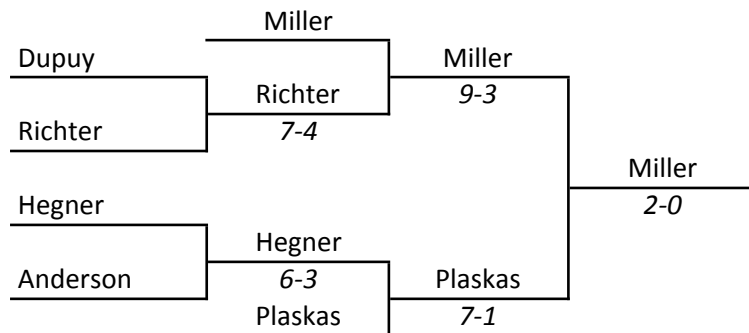

IHSA STATE INDIVIDUAL 1960

Asterisk (*) Indicates individual will graduate in mid-year (January) of his senior year

Old Men's Gym Annex, University of Illinois, Champaign, February 26th and 27th

IHSA STATE INDIVIDUAL 1960

**Wgt Class
103 lbs**

Old Men's Gym Annex, University of Illinois, Champaign, February 26th and 27th

IHSA STATE INDIVIDUAL 1960

**Wgt Class
120 lbs**

**1st-Ray DiDonato, Sr., Pekin
2nd-Norm Parker, Sr., Highland Park
3rd-Ken Jacobsen, Sr., Morton
4th-George Shartle, Sr., Arlington Hts**