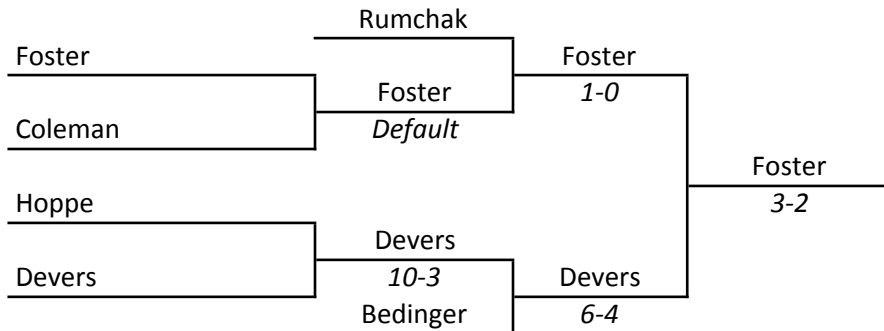

IHSA STATE INDIVIDUAL 1960

Asterisk (*) Indicates individual will graduate in mid-year (January) of his senior year

Old Men's Gym Annex, University of Illinois, Champaign, February 26th and 27th

IHSA STATE INDIVIDUAL 1960

**Wgt Class
103 lbs**

Old Men's Gym Annex, University of Illinois, Champaign, February 26th and 27th

IHSA STATE INDIVIDUAL 1960

**Wgt Class
120 lbs**

**1st-Ray DiDonato, Sr., Pekin
2nd-Norm Parker, Sr., Highland Park
3rd-Ken Jacobsen, Sr., Morton
4th-George Shartle, Sr., Arlington Hts**