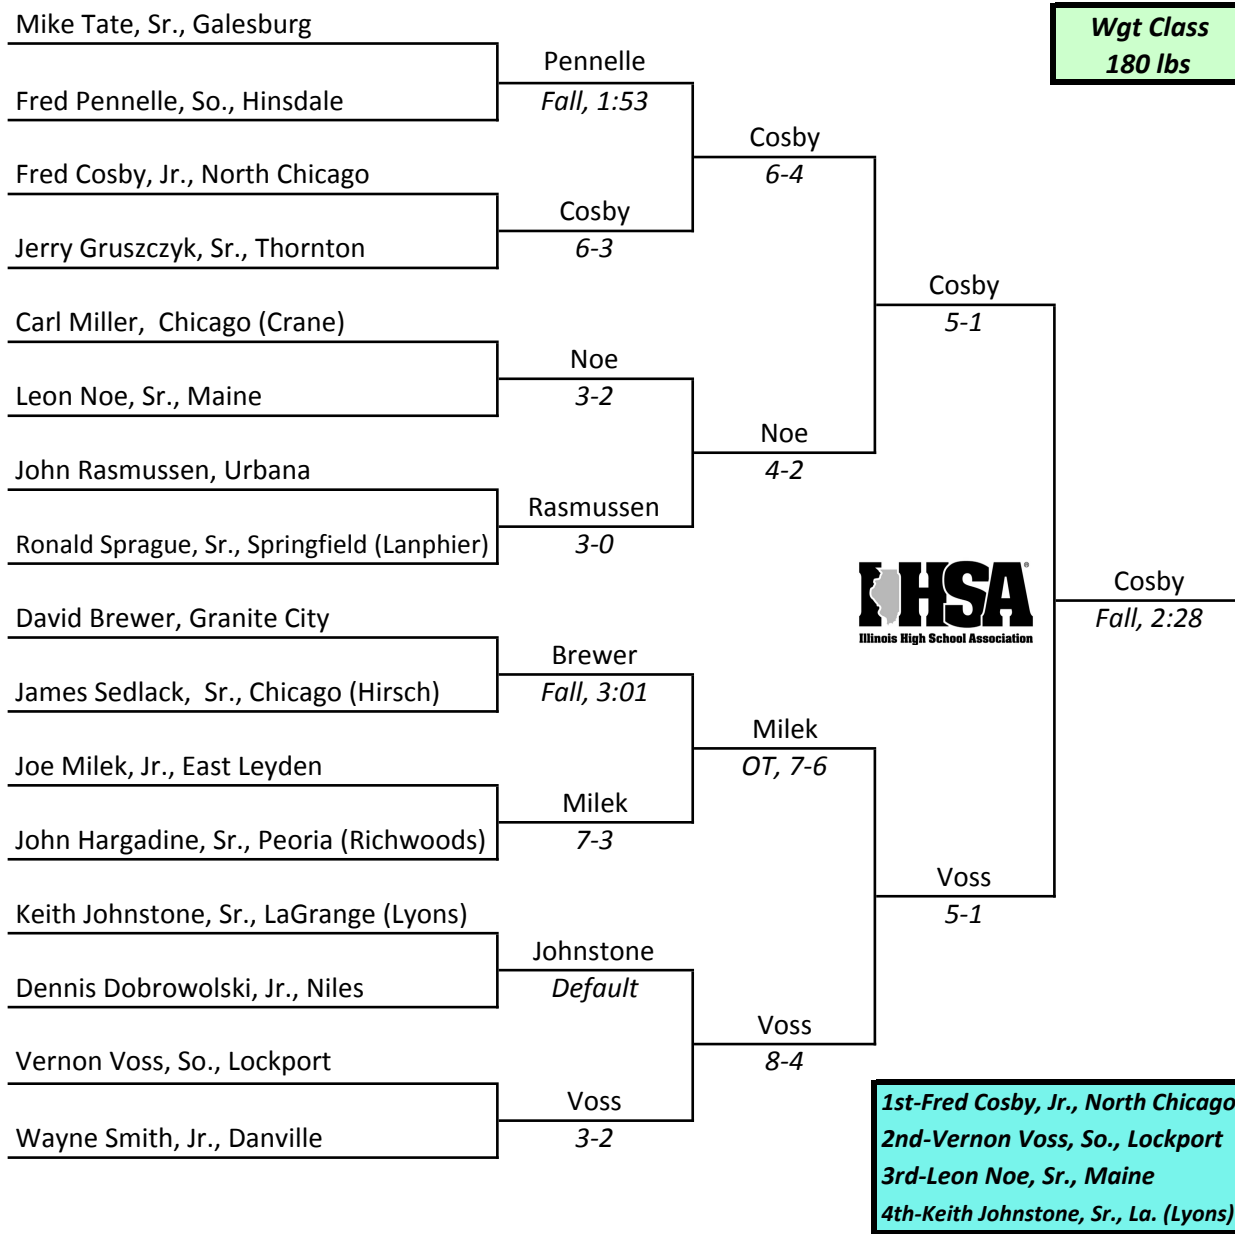

IHSA STATE INDIVIDUAL 1960

**Wgt Class
165 lbs**

Old Men's Gym Annex, University of Illinois, Champaign, February 26th and 27th

IHSA STATE INDIVIDUAL 1960

**Wgt Class
180 lbs**

Old Men's Gym Annex, University of Illinois, Champaign, February 26th and 27th