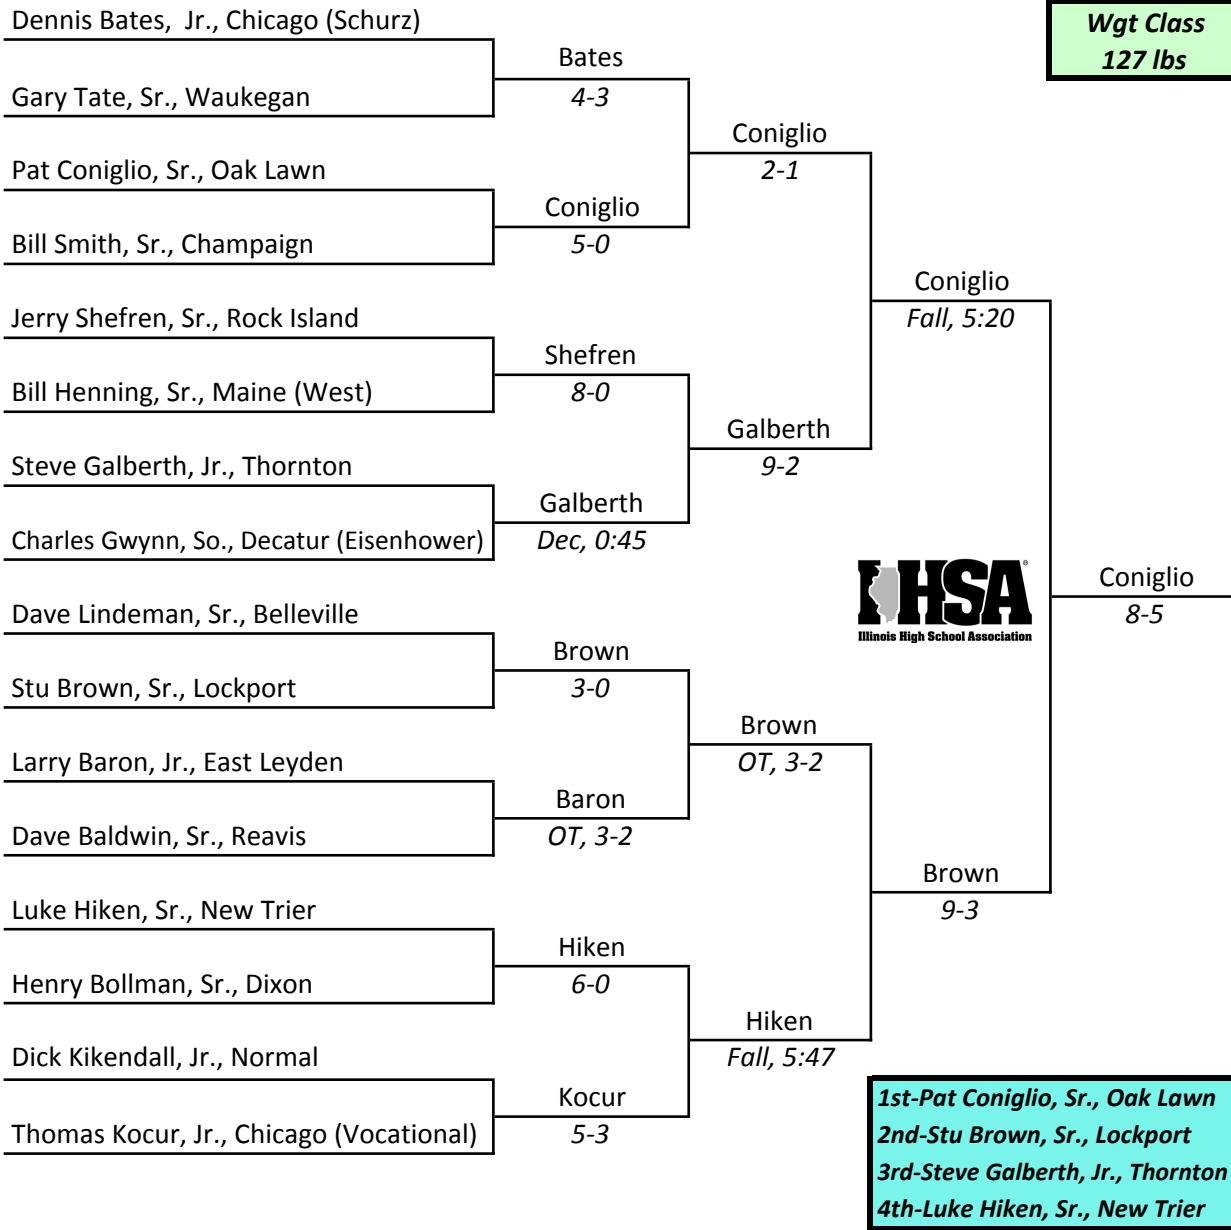

IHSA STATE INDIVIDUAL 1960

**Wgt Class
127 lbs**

Old Men's Gym Annex, University of Illinois, Champaign, February 26th and 27th