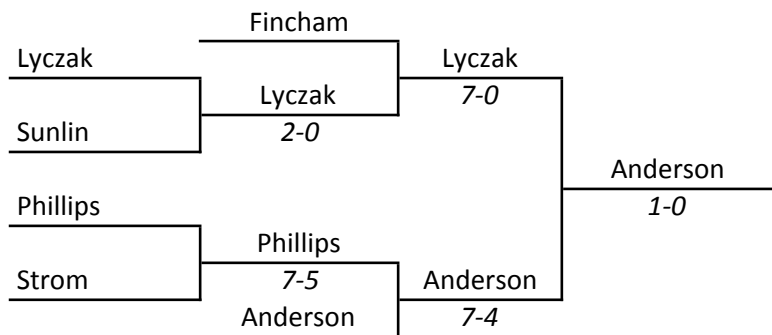

**Wgt Class
103 lbs**

Old Men's Gym Annex, University of Illinois, Champaign, February 26th and 27th

IHSA STATE INDIVIDUAL 1960

**Wgt Class
120 lbs**

**1st-Ray DiDonato, Sr., Pekin
2nd-Norm Parker, Sr., Highland Park
3rd-Ken Jacobsen, Sr., Morton
4th-George Shartle, Sr., Arlington Hts**

Old Men's Gym Annex, University of Illinois, Champaign, February 26th and 27th

IHSA STATE INDIVIDUAL 1960

**Wgt Class
127 lbs**

Old Men's Gym Annex, University of Illinois, Champaign, February 26th and 27th

IHSA STATE INDIVIDUAL 1960

Old Men's Gym Annex, University of Illinois, Champaign, February 26th and 27th

IHSA STATE INDIVIDUAL 1960

Old Men's Gym Annex, University of Illinois, Champaign, February 26th and 27th