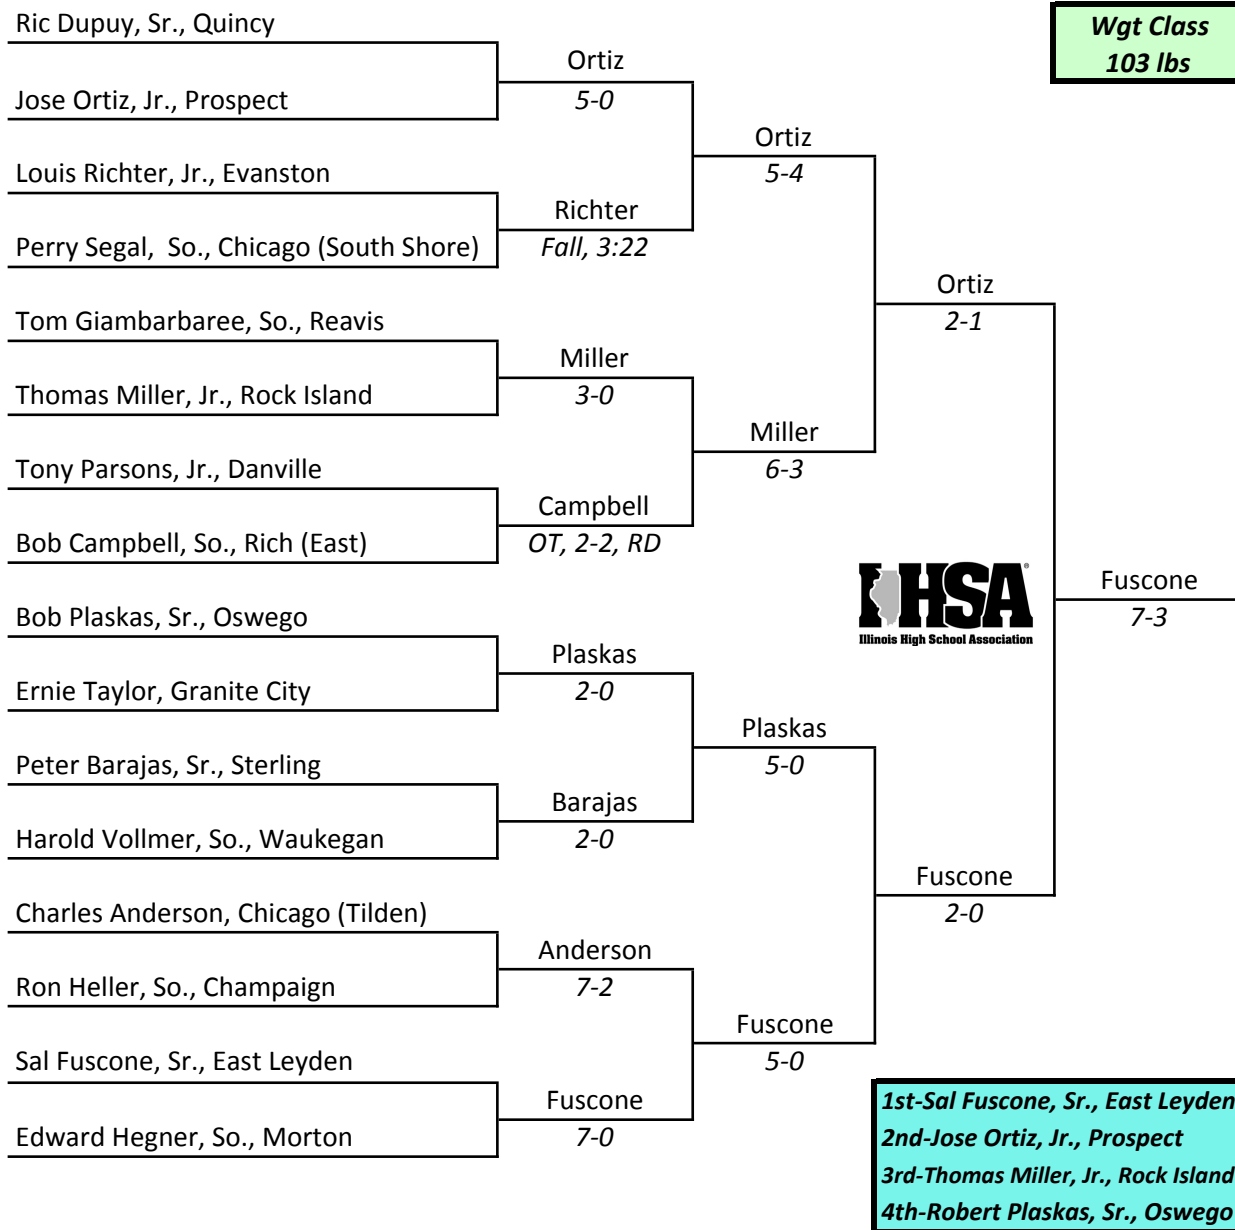

IHSA STATE INDIVIDUAL 1960

Asterisk (*) Indicates individual will graduate in mid-year (January) of his senior year

Old Men's Gym Annex, University of Illinois, Champaign, February 26th and 27th

IHSA STATE INDIVIDUAL 1960

**Wgt Class
103 lbs**

Old Men's Gym Annex, University of Illinois, Champaign, February 26th and 27th

IHSA STATE INDIVIDUAL 1960

**Wgt Class
120 lbs**

**1st-Ray DiDonato, Sr., Pekin
2nd-Norm Parker, Sr., Highland Park
3rd-Ken Jacobsen, Sr., Morton
4th-George Shartle, Sr., Arlington Hts**